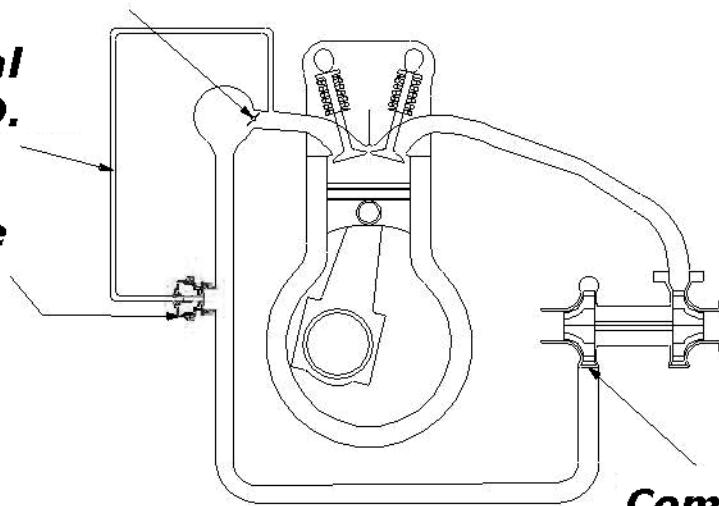

TIAL

BOV Installation

Intake Throttle Plate

***Vacuum Signal
Line. 6mm I.D.***

Blowoff Valve

Compressor Discharge