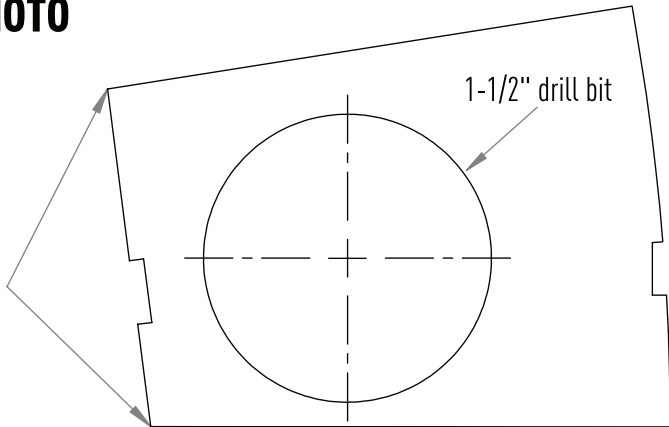

WARNING:

MEASURE TO
VERIFY SCALE
45MM LONG

(1.77")

Place drilling template on inside (unpainted side) of tow hook cover.