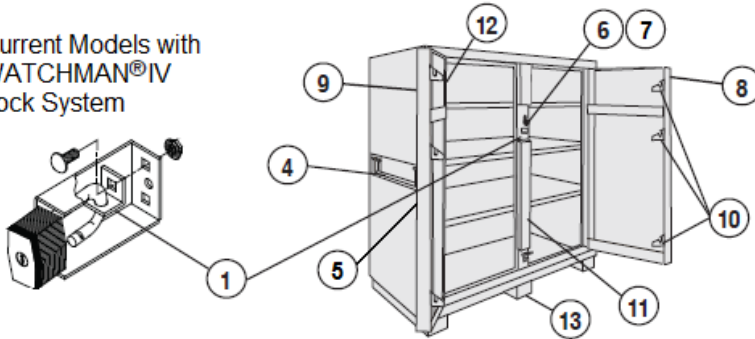

JOBSITE EQUIPMENT

REPLACEMENT PARTS

JOBMASTER® Cabinets

Models 99, 100, 109, 111, 112, 129, 139

FOR REPLACEMENT PARTS GO TO WWW.KNAACK.COM

Current Models with
WATCHMAN® IV
Lock System

**For Customer Service
call toll free:
1-800-456-7865**

ITEM	PART NO.	DESCRIPTION	FITS MODEL
1	7286-1PK	WATCHMAN® IV Lock System	Lock tab with bolt for all current models with deadbolt lock system
2	800-1PK	WATCHMAN® III Lock System	Lock tab with bolt for models made 1989-2000
3	955	WATCHMAN® II Lock System	Lock tab with bolt for models made 1980-1989
4	7128	Pipe Handle (2) NOTE: Welding Required	17" single handle for 99, 109, 111, 112, 129, 139
5	15-0001B 15-0100	Door Handle Kit Handles & Latch Kit	WATCHMAN® III Series Cabinets Model 100
6	11-0114	Ball Lift Handle	WATCHMAN® IV Lock System Models 99, 109, 111, 112, 129, 139
7	70976 70224	Ball End Lift Lever Lift Knob Bolt	Previous style cabinets made prior to 2002 Model 109
8	70036 7023 7334	Right Door, includes hinge Right Door, 1 catch Right Door, 2 catches	Models 99, 109, 111, 112, 139 Models 99, 109, 111, 112, 139 Models 99, 109, 111, 112, 139
9	70038 70037 7022 7335 70039	Right Door, includes hinge Left Door, includes hinge Left Door, 1 catch Left Door, 2 catches Left Door, includes hinge	NOTE: Welding Required Model 129 Models 99, 109, 111, 112, 139 Models 99, 109, 111, 112, 139 Models 99, 109, 111, 112, 139 Model 129
10	70040 70041	Door Catch Door Catch	NOTE: Welding Required Models 99, 109, 111, 112, 139 Model 129
11	70042 70043	Center Post Center Post	NOTE: Welding Required Models 99, 109, 111, 112, 139 Model 129
12	70044 70045	Hinge Hinge	NOTE: Welding Required Models 99, 109, 111, 112, 139 Model 129
13	492 493 494 497	Accessory Shelf Left Door Accessory Shelf Right Door Accessory Shelf Accessory Crane Lifts (4 lift brackets)	Models 99, 109, 111, 112, 139 Models 99, 109, 111, 112, 139 Models 99, 109, 111, 112, 139 Models 99, 109, 111, 112, 129, 139
14	495 505 516 600 695 7027 7028 992	4" Accessory Casters (4) 5" Accessory Casters (4) 6" Accessory Casters (4) 6" Accessory Casters (4) 6" Accessory Casters (4) 6" Medium Duty Swivel Caster, no brake (1) 6" Medium Duty Swivel Caster, w/ brake (1) Caster Mounting Bolt Kit	Load Rating 1600 lbs., 2" wide wheels Load Rating 1240 lbs., 1-1/4" wide wheels Load Rating 2240 lbs., 2" non-marking wheels Load Rating 3280 lbs., 2" wide wheels Load Rating 2600 lbs., 2" wide wheels Model 100 Model 100 All JOBMASTER® Cabinets
15	7264	Rod Repair Kit (Not Shown)	WATCHMAN® III Series Models 99, 109, 111, 112, 129, 139
16	70127	6" Drawer for 112	Model 112
17	953-1CN	Aerosol Paint (12 oz.)	Genuine KNAACK® Tan trademarked color