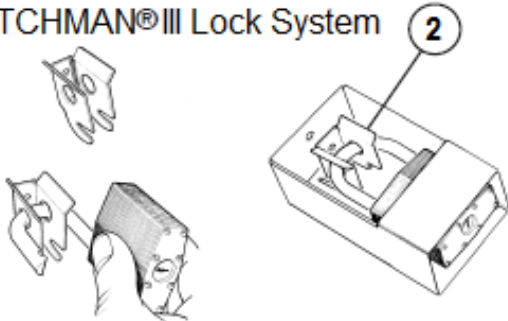

# REPLACEMENT PARTS

JOBMASTER® Cabinets

Models 99, 100, 109, 111, 112, 129, 139

**FOR REPLACEMENT PARTS GO TO [WWW.KNAACK.COM](http://WWW.KNAACK.COM)**

For Customer Service call toll free: 1-800-456-7865

Previous Models with  
WATCHMAN® III Lock System