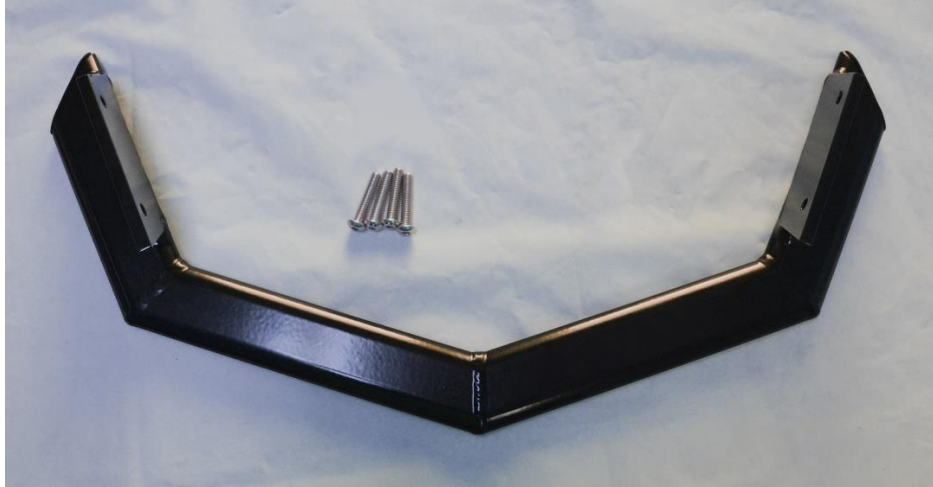

Straightline Ski-Doo 850 G4 Rugged Series lower wing 183-233 instructions

P1	Bottom wing		Qty 1
P2	1 & 1/4" bolt		Qty 4

Please use sport bumper installation instructions

BOM Circle One: 183-233 183-233 White 183-233 Yellow 183-233 Red 183-233 Orange 183-233 Blue

183-233 Green 182-233 Raw

QTY	Item #	Description	In box
1	183-233 Wing	Lower Wing	
1	100200-11354	Lower wing Hardware kit	
1		Straightline Sticker	

Checked and Packaged By

Straightline Performance 15250 Hornsby St Forest Lake, MN 55025 651-466-0212 www.straightlineperformance.com