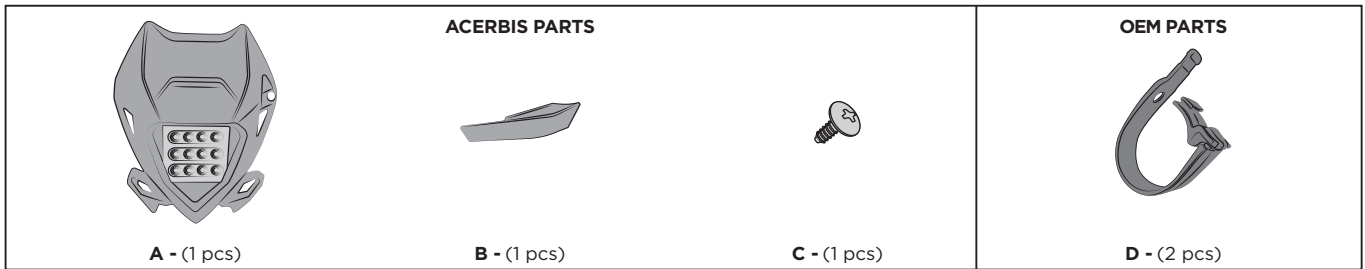

HEADLIGHT VSL BETA 2020 MASCHERINA VSL BETA 2020

COD. 500008606

WARNING!

Use Acerbis' products at your own risk. Check the safety of your device before you ride. Be sure that you follow the instructions for installing the Acerbis' products. Do not ride if there is missing or damaged hardware. If this is the case, take the item immediately back to your dealer. Make sure the throttle and other controls are free every time you ride. Not following these instructions and warnings could lead to interference with the controls, loss of control, and accidents. Acerbis recommends that installation must be done by a licensed mechanic and that only Acerbis' original parts are used during installation. Acerbis makes no guarantees or representations, express or implied, regarding the fitment of its product for any particular purpose. Acerbis makes no guarantees or representations, express or implied, regarding the extent to which its products protect individuals or property from injury or death or damage.