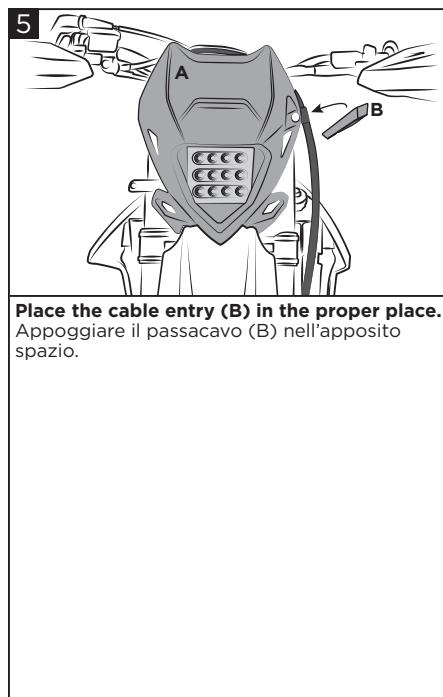

HEADLIGHT VSL BETA 2020 MASCHERINA VSL BETA 2020

COD. 500008606

WARNING!

Use Acerbis' products at your own risk. Check the safety of your device before you ride. Be sure that you follow the instructions for installing the Acerbis' products. Do not ride if there is missing or damaged hardware. If this is the case, take the item immediately back to your dealer. Make sure the throttle and other controls are free every time you ride. Not following these instructions and warnings could lead to interference with the controls, loss of control, and accidents. Acerbis recommends that installation must be done by a licensed mechanic and that only Acerbis' original parts are used during installation. Acerbis makes no guarantees or representations, express or implied, regarding the fitment of its product for any particular purpose. Acerbis makes no guarantees or representations, express or implied, regarding the extent to which its products protect individuals or property from injury or death or damage.