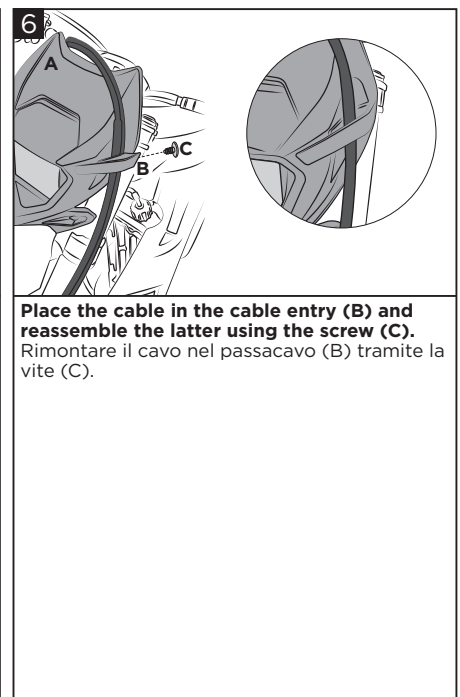

HEADLIGHT VSL BETA 2020 MASCHERINA VSL BETA 2020

COD. 500008606

WARNING!

Use Acerbis' products at your own risk. Check the safety of your device before you ride. Be sure that you follow the instructions for installing the Acerbis' products. Do not ride if there is missing or damaged hardware. If this is the case, take the item immediately back to your dealer. Make sure the throttle and other controls are free every time you ride. Not following these instructions and warnings could lead to interference with the controls, loss of control, and accidents. Acerbis recommends that installation must be done by a licensed mechanic and that only Acerbis' original parts are used during installation. Acerbis makes no guarantees or representations, express or implied, regarding the fitment of its product for any particular purpose. Acerbis makes no guarantees or representations, express or implied, regarding the extent to which its products protect individuals or property from injury or death or damage.