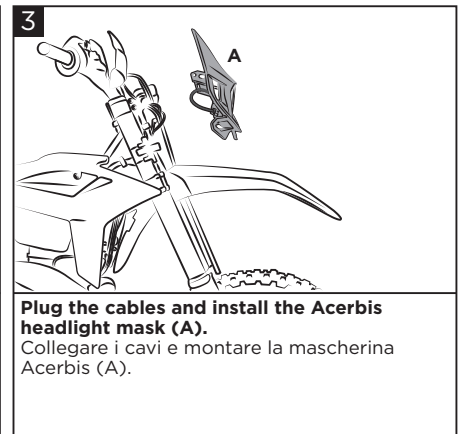

HEADLIGHT VSL BETA 2020 MASCHERINA VSL BETA 2020

COD. 500008606

WARNING!

Use Acerbis' products at your own risk. Check the safety of your device before you ride. Be sure that you follow the instructions for installing the Acerbis' products. Do not ride if there is missing or damaged hardware. If this is the case, take the item immediately back to your dealer. Make sure the throttle and other controls are free every time you ride. Not following these instructions and warnings could lead to interference with the controls, loss of control, and accidents. Acerbis recommends that installation must be done by a licensed mechanic and that only Acerbis' original parts are used during installation. Acerbis makes no guarantees or representations, express or implied, regarding the fitment of its product for any particular purpose. Acerbis makes no guarantees or representations, express or implied, regarding the extent to which its products protect individuals or property from injury or death or damage.