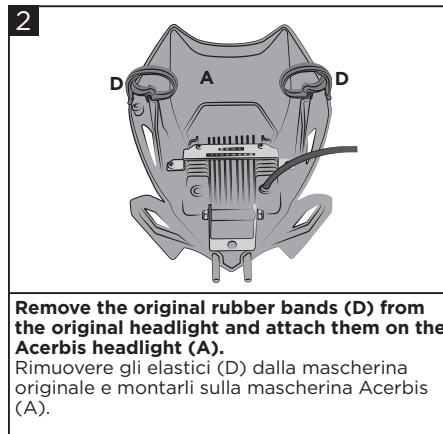

HEADLIGHT VSL BETA 2020 MASCHERINA VSL BETA 2020

COD. 500008606

WARNING!

Use Acerbis' products at your own risk. Check the safety of your device before you ride. Be sure that you follow the instructions for installing the Acerbis' products. Do not ride if there is missing or damaged hardware. If this is the case, take the item immediately back to your dealer. Make sure the throttle and other controls are free every time you ride. Not following these instructions and warnings could lead to interference with the controls, loss of control, and accidents. Acerbis recommends that installation must be done by a licensed mechanic and that only Acerbis' original parts are used during installation. Acerbis makes no guarantees or representations, express or implied, regarding the fitment of its product for any particular purpose. Acerbis makes no guarantees or representations, express or implied, regarding the extent to which its products protect individuals or property from injury or death or damage.