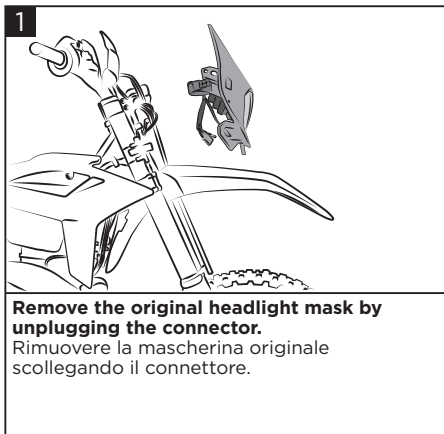

HEADLIGHT VSL BETA 2020 MASCHERINA VSL BETA 2020

COD. 500008606

WARNING!

Use Acerbis' products at your own risk. Check the safety of your device before you ride. Be sure that you follow the instructions for installing the Acerbis' products. Do not ride if there is missing or damaged hardware. If this is the case, take the item immediately back to your dealer. Make sure the throttle and other controls are free every time you ride. Not following these instructions and warnings could lead to interference with the controls, loss of control, and accidents. Acerbis recommends that installation must be done by a licensed mechanic and that only Acerbis' original parts are used during installation. Acerbis makes no guarantees or representations, express or implied, regarding the fitment of its product for any particular purpose. Acerbis makes no guarantees or representations, express or implied, regarding the extent to which its products protect individuals or property from injury or death or damage.